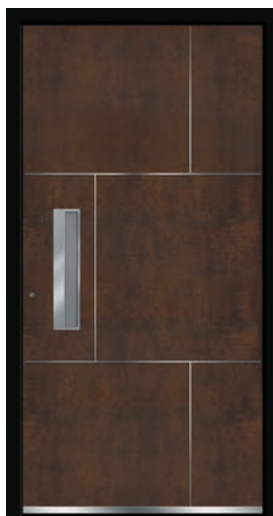

CORTEN LINE - a modern material that imitates rusted steel

Make your home's entrance stand out and opt for a fashionable door with a surface that looks as if it has been coated with rust. It is a purist design of the highest quality that offers individual design possibilities. Super modern design with a hint of sentimentalism to the old days.

ARES

List of available pulls and door handles on page 16