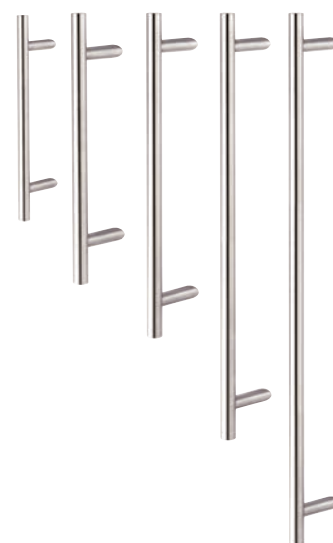

MURTER

CRES\*

GOZO

CORFU\*

\*Fillings also available in the Elegance line, with additional stainless-steel applications.

SYROS

MORS

VIR

Standard stainless steel round handles with a length of 500 mm are installed on the outside. Transparent glazing.

The infills are available in the following colors:

Silbergrau glatt		Sheffield Oak light	
Quarzgrau glatt		AnTeak	
Schiefergrau glatt		Złoty dąb	
Anthrazitgrau glatt		Winchester	
Lichtgrau glatt		Schwarz Ulti-Matt	

Additional equipment available at extra charge:

- DOOR Protect 1 package (5-bolt lock, anti-theft bolts on the hinge side)
- DOOR Protect 2 package (automatic lock, safe C-type cylinder, burglary preventing bolts on hinges side)
- Round stainless-steel handles in lengths 1000 mm, 1200 mm, 1400 mm, 1600 mm
- Ornamental glass in fillings with glazing: Chinchilla white, Satinato, Master Carre as well as safety glass
- Side glazing up to max. 1200 mm width (pane Ug=0,7, VSG + Discreet ornament)